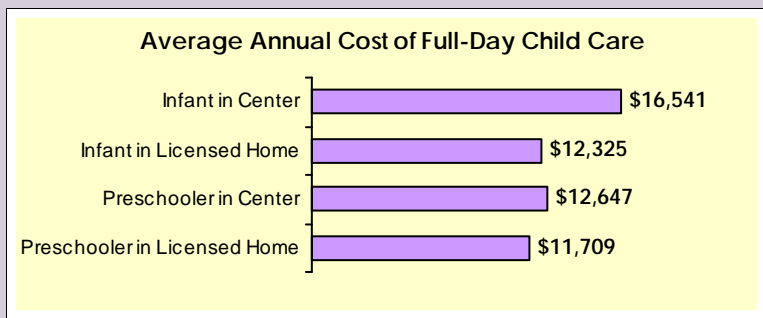

Child Care & Early Education Profile: 9th Senate District Senator Daniel Biss (D)

Child Care and Early Education Helps Children and Working Families in District 9

- 219,637** Total Population
- 9,613** Families with young children
- 14,343** Children Under 6
- 7,645** Preschool Age Children (3 to 5)
- 59%** Percent of children under 6 living in households where all parents in the household work

Child Care in District 9

Formal child care options

- 79 Child care centers with capacity to serve 5,916 children
- 58 Licensed child care homes that can serve as many as 541 children

Informal care

In response to families' irregular work schedules, the majority of children in the district are cared for in legally license-exempt settings by family members, friends and neighbors. While the total number of informal caregivers is unknown, 165 receive payments through the Illinois Child Care Assistance Program for the care of up to 495 children.

Child Care is Expensive for Many District 9 Families

Percent of income a typical family needs to spend for full-day center care for a preschooler: **9%**

Median Family Income: **\$144,538**

A System of Early Care and Education in Illinois that Works for Working Families

The Illinois Child Care Assistance Program, funded through IDHS, helps working families pay for child care. Families are eligible if they earn below 185% of the Federal Poverty Level, or \$44,124 for a family of four in 2015.