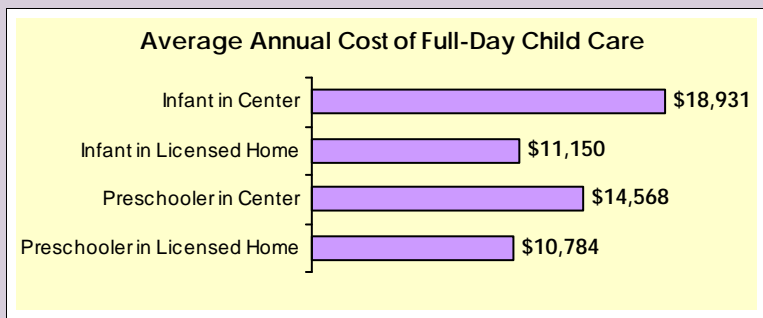

Child Care & Early Education Profile: 6th Senate District Senator John J. Cullerton (D)

Child Care and Early Education Helps Children and Working Families in District 6

- 227,803** Total Population
- 10,591** Families with young children
- 15,553** Children Under 6
- 6,367** Preschool Age Children (3 to 5)
- 72%** Percent of children under 6 living in households where all parents in the household work

Child Care in District 6

Formal child care options

- 71 Child care centers with capacity to serve 4,836 children
- 18 Licensed child care homes that can serve as many as 173 children

Informal care

In response to families' irregular work schedules, the majority of children in the district are cared for in legally license-exempt settings by family members, friends and neighbors. While the total number of informal caregivers is unknown, 93 receive payments through the Illinois Child Care Assistance Program for the care of up to 279 children.

Child Care is Expensive for Many District 6 Families

Percent of income a typical family needs to spend for full-day center care for a preschooler: **9%**

Median Family Income: **\$162,131**

A System of Early Care and Education in Illinois that Works for Working Families

The Illinois Child Care Assistance Program, funded through IDHS, helps working families pay for child care. Families are eligible if they earn below 185% of the Federal Poverty Level, or \$44,124 for a family of four in 2015.