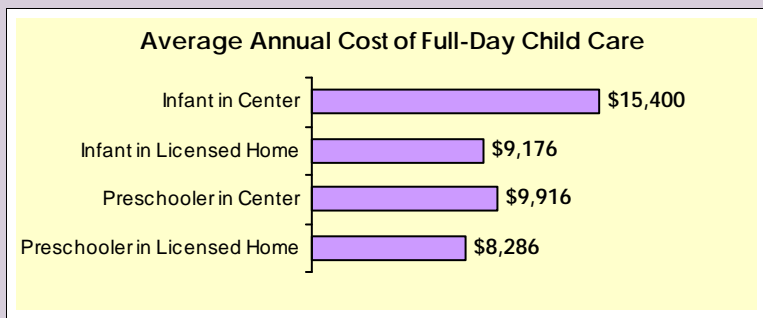

Child Care & Early Education Profile: 20th Senate District Senator Iris Y. Martinez (D)

Child Care and Early Education Helps Children and Working Families in District 20

- 219,074** Total Population
- 13,060** Families with young children
- 19,095** Children Under 6
- 9,646** Preschool Age Children (3 to 5)
- 66%** Percent of children under 6 living in households where all parents in the household work

Child Care in District 20

Formal child care options

- 59 Child care centers with capacity to serve 4,007 children
- 156 Licensed child care homes that can serve as many as 1,697 children

Informal care

In response to families' irregular work schedules, the majority of children in the district are cared for in legally license-exempt settings by family members, friends and neighbors. While the total number of informal caregivers is unknown, 720 receive payments through the Illinois Child Care Assistance Program for the care of up to 2,160 children.

Child Care is Expensive for Many District 20 Families

Percent of income a typical family needs to spend for full-day center care for a preschooler: **21%**

Median Family Income: **\$47,884**

A System of Early Care and Education in Illinois that Works for Working Families

The Illinois Child Care Assistance Program, funded through IDHS, helps working families pay for child care. Families are eligible if they earn below 185% of the Federal Poverty Level, or \$44,124 for a family of four in 2015.