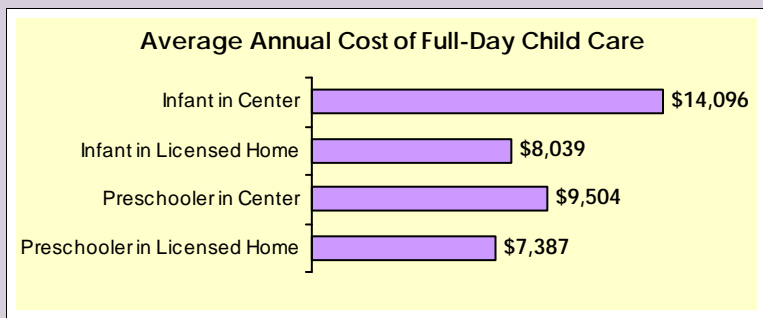

Child Care & Early Education Profile: 13th Senate District Senator Kwame Raoul (D)

Child Care and Early Education Helps Children and Working Families in District 13

- 219,623** Total Population
- 11,600** Families with young children
- 16,904** Children Under 6
- 8,651** Preschool Age Children (3 to 5)
- 67%** Percent of children under 6 living in households where all parents in the household work

Child Care in District 13

Formal child care options

- 83 Child care centers with capacity to serve 5,244 children
- 192 Licensed child care homes that can serve as many as 1,805 children

Informal care

In response to families' irregular work schedules, the majority of children in the district are cared for in legally license-exempt settings by family members, friends and neighbors. While the total number of informal caregivers is unknown, 2,538 receive payments through the Illinois Child Care Assistance Program for the care of up to 7,614 children.

Child Care is Expensive for Many District 13 Families

Percent of income a typical family needs to spend for full-day center care for a preschooler: **24%**

Median Family Income: **\$39,729**

A System of Early Care and Education in Illinois that Works for Working Families

The Illinois Child Care Assistance Program, funded through IDHS, helps working families pay for child care. Families are eligible if they earn below 185% of the Federal Poverty Level, or \$44,124 for a family of four in 2015.