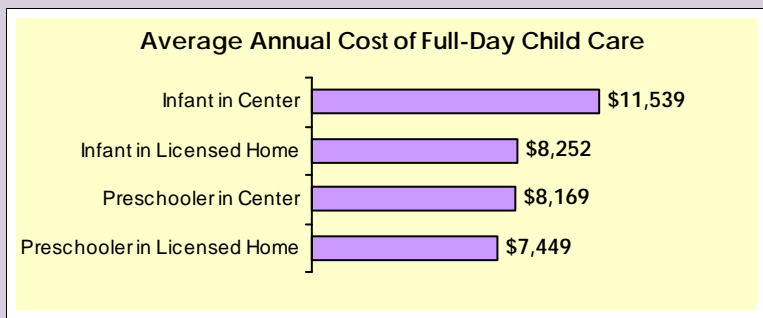

Child Care & Early Education Profile: 11th Senate District Senator Martin A. Sandoval (D)

Child Care and Early Education Helps Children and Working Families in District 11

- 216,851** Total Population
- 12,686** Families with young children
- 18,872** Children Under 6
- 9,773** Preschool Age Children (3 to 5)
- 64%** Percent of children under 6 living in households where all parents in the household work

Child Care in District 11

Formal child care options

- 55 Child care centers with capacity to serve 3,109 children
- 114 Licensed child care homes that can serve as many as 1,205 children

Informal care

In response to families' irregular work schedules, the majority of children in the district are cared for in legally license-exempt settings by family members, friends and neighbors. While the total number of informal caregivers is unknown, 891 receive payments through the Illinois Child Care Assistance Program for the care of up to 2,673 children.

Child Care is Expensive for Many District 11 Families

Percent of income a typical family needs to spend for full-day center care for a preschooler: **18%**

Median Family Income: **\$45,919**

A System of Early Care and Education in Illinois that Works for Working Families

The Illinois Child Care Assistance Program, funded through IDHS, helps working families pay for child care. Families are eligible if they earn below 185% of the Federal Poverty Level, or \$44,124 for a family of four in 2015.